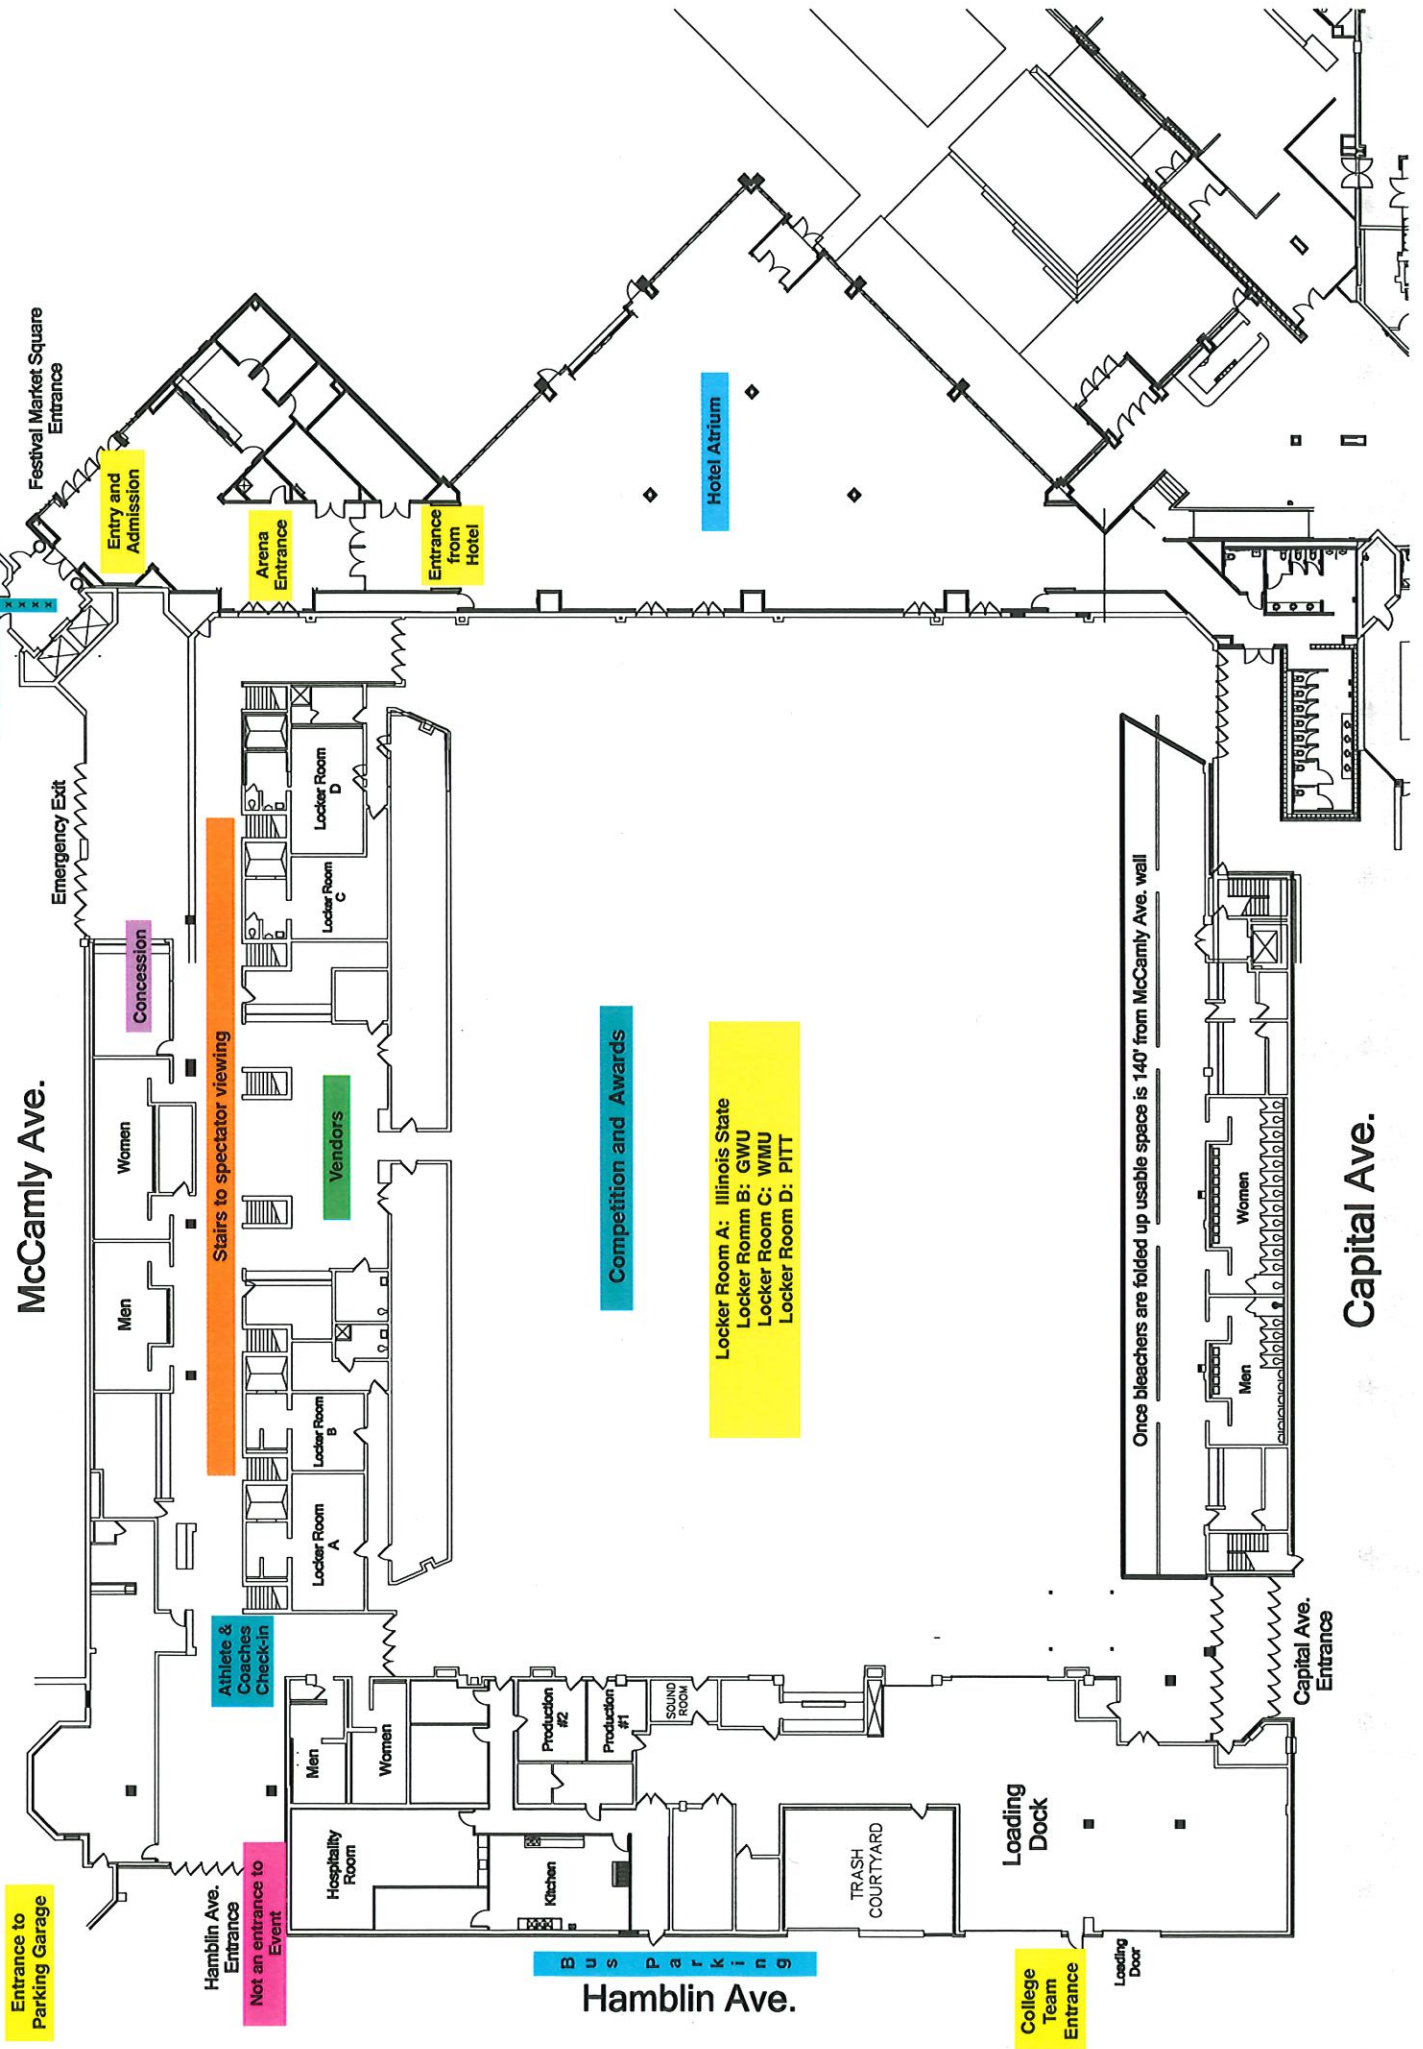

# Kellogg Arena - Battle Creek, Michigan

Entrance to Parking Garage

McCamly Ave.

Festival Market Square Entrance

Men

Women

Concession

Athlete & Coaches Check-in

Stairs to spectator viewing

Men

Women

Locker Room A

Locker Room B

Locker Room C

Locker Room D

Vendors

Bus parking

Hamblin Ave.

TRASH COURTYARD

Loading Dock

College Team Entrance

Loading Door

Capital Ave. Entrance

Once bleachers are folded up usable space is 140' from McCamly Ave. wall

Capital Ave.